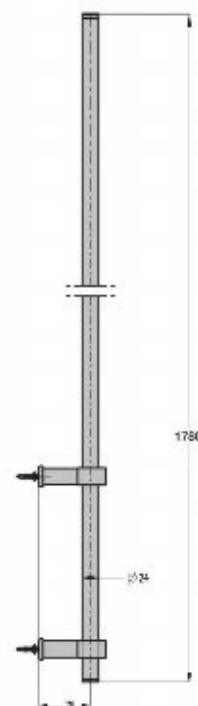

## R5161

Colonna a parete 90 cm.  
Wall column for accessories - cm 90.

C	€ 190,00
---	----------

## R5183

Colonna a parete 178 cm.  
Wall column for accessories - height cm 178.

C	€ 272,00
---	----------