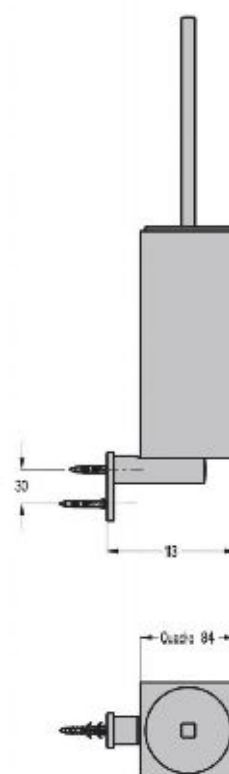

R5116	Portascopino a parete bianco. Wall toilet brush-holder - white
R5116/1	Portascopino a parete cognac. Wall toilet brush-holder - cognac.
R5116	€ 194,00
R5116/1	€ 197,00

R5110	Portarotolo a parete. Wall paper holder.
C	€ 87,00

R5111	Porta abiti a parete. Wall robe hook.
C	€ 60,00