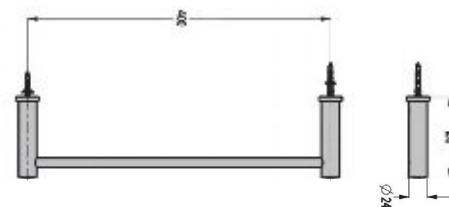

R5118

Portasalviette cm 40 a parete.
Wall towel rail cm 40.

C € 112,00