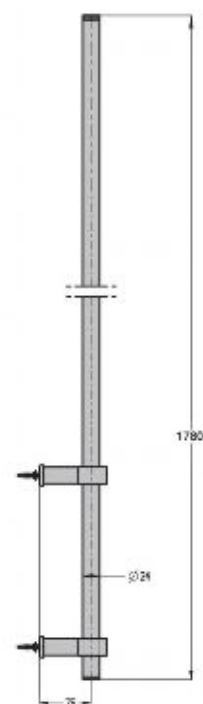

R5183

Colonna a parete 178 cm.
Wall column
for accessories - 178 cm.

C	€ 272,00

R5164

Portasalvietta cm 40.
Towel rail 40 cm.

C	€ 97,00