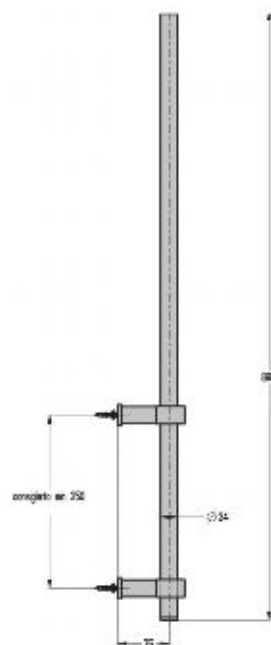

R5161

Colonna a parete 90 cm.
Wall column
for accessories - 90 cm.

C	€ 190,00