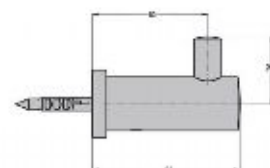

## R5123

Porta abiti a parete.  
Wall robe hook.

C	€	45,00
---	---	-------