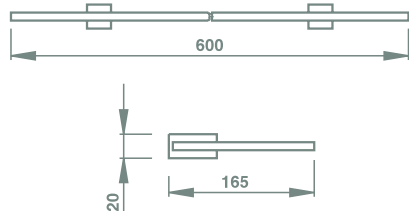

DM 113 Półka szklana
60 cm

51 | CHROM

327,25

DM 122 Mydelniczka
ceramiczna

51 | CHROM

299,25

DM 127 Dozownik
ceramiczny

51 | CHROM

Corresponding to the hole of the small plate (2), drill and put into the wall the screw anchor (1). Then with the screw (3) fasten the small plate on the wall. Place the bracket (4) of the item onto the small plate and fasten the allen screw (5), screwing it with the allen key supplied.