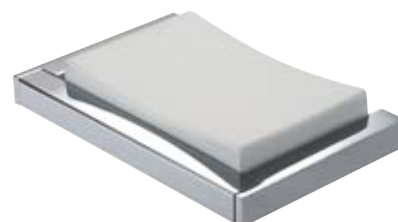

DOMINO

GEOMETRIA E LINEARITÀ SONO LE CARATTERISTICHE DI DOMINO. FORME QUADRATE E SEMPLICI IN OTTONE CROMATO CON COMPLEMENTI IN CERAMICA PERFETTAMENTE IN ARMONIA.

GEOMETRY AND LINEARITY ARE THE PECULIARITIES THAT INSPIRE DOMINO SERIES. SQUARE AND SIMPLE SHAPES IN CHROMED BRASS WITH CERAMIC COMPLEMENTS PERFECTLY IN HARMONY.

DM 113 Półka szklana
60 cm

51 | CHROM

327,25

DM 122 Mydelniczka
ceramiczna

51 | CHROM

299,25

DM 127 Dozownik
ceramiczny

51 | CHROM

367,50

DM 136 Mydelniczka GRILL 51 | CHROM

260,75

DM 142 Kubek ceramiczny 51 | CHROM

297,50

DM 211 Uchwyt na ręcznik 51 | CHROM
40 cm

245,00

DOMINO